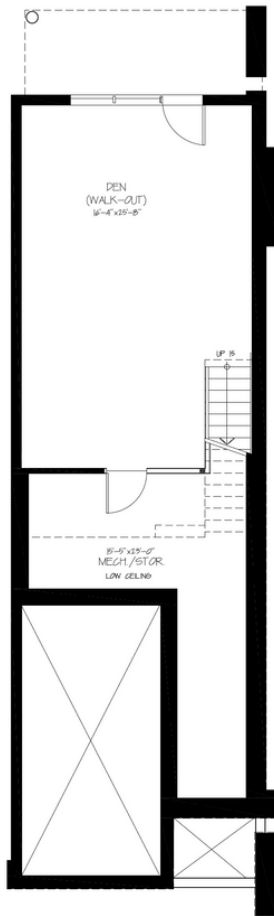

The Sierra

Elevation C - Lot 7

Lower Level

Main Level

Upper Level

2,250 SF | 3 Bedrooms | 2.5 Bathrooms

Enjoy \$25,000 in bonuses with the purchase of these models!

- ➔ \$10,000 voucher to Dala Decor (furniture or lighting fixtures)
- ➔ \$15,000 voucher to apply to upgrades or cedar barrel sauna