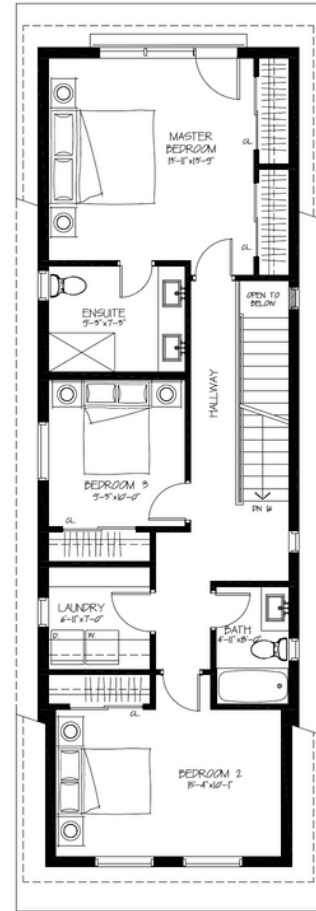

The Sierra

Elevation C - Lot 7

Lower Level

Main Level

Upper Level

2,250 SF | 3 Bedrooms | 2.5 Bathrooms

Enjoy \$25,000 in bonuses with the purchase of these models!

- ➔ \$10,000 voucher to Dala Decor (furniture or lighting fixtures)
- ➔ \$15,000 voucher to apply to upgrades or cedar barrel sauna