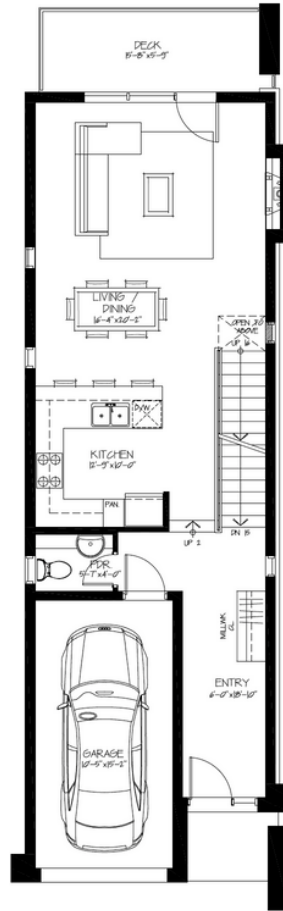

The Sierra

Elevation C - Lot 7

Lower Level

Main Level

Upper Level

2,250 SF | 3 Bedrooms | 2.5 Bathrooms

Enjoy \$25,000 in bonuses with the purchase of these models!

- ➔ \$10,000 voucher to Dala Decor (furniture or lighting fixtures)
- ➔ \$15,000 voucher to apply to upgrades or cedar barrel sauna